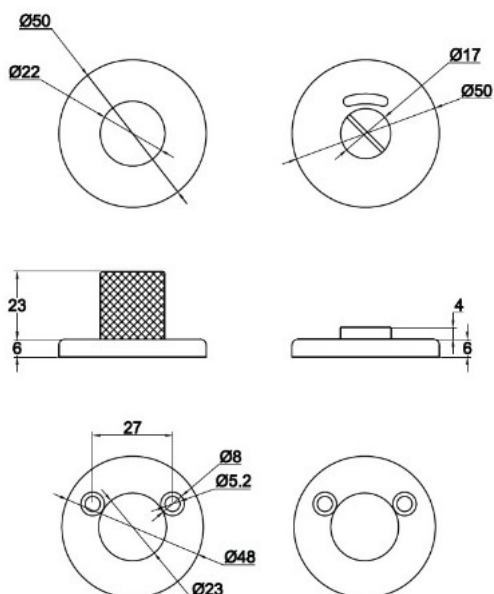

## Description:

Thumbturn & Release "House" SS-Look, SS-304, W/Indicator, F/38-45mm Doors, CC:27mm  
Mounting Plate, 2 Pcs. Cut Off, Screws M4x60mm + 2 Pcs. Sleeve Nuts M4x16mm, 1 Pcs 5x5x65mm,  
Spindle, 1 Pcs 8x8x65mm Spindle

## Item number:

22.23.300-0

Units	Box	Carton	HS Code	Barcode
Set	1	9	8302411000	 5704866521321